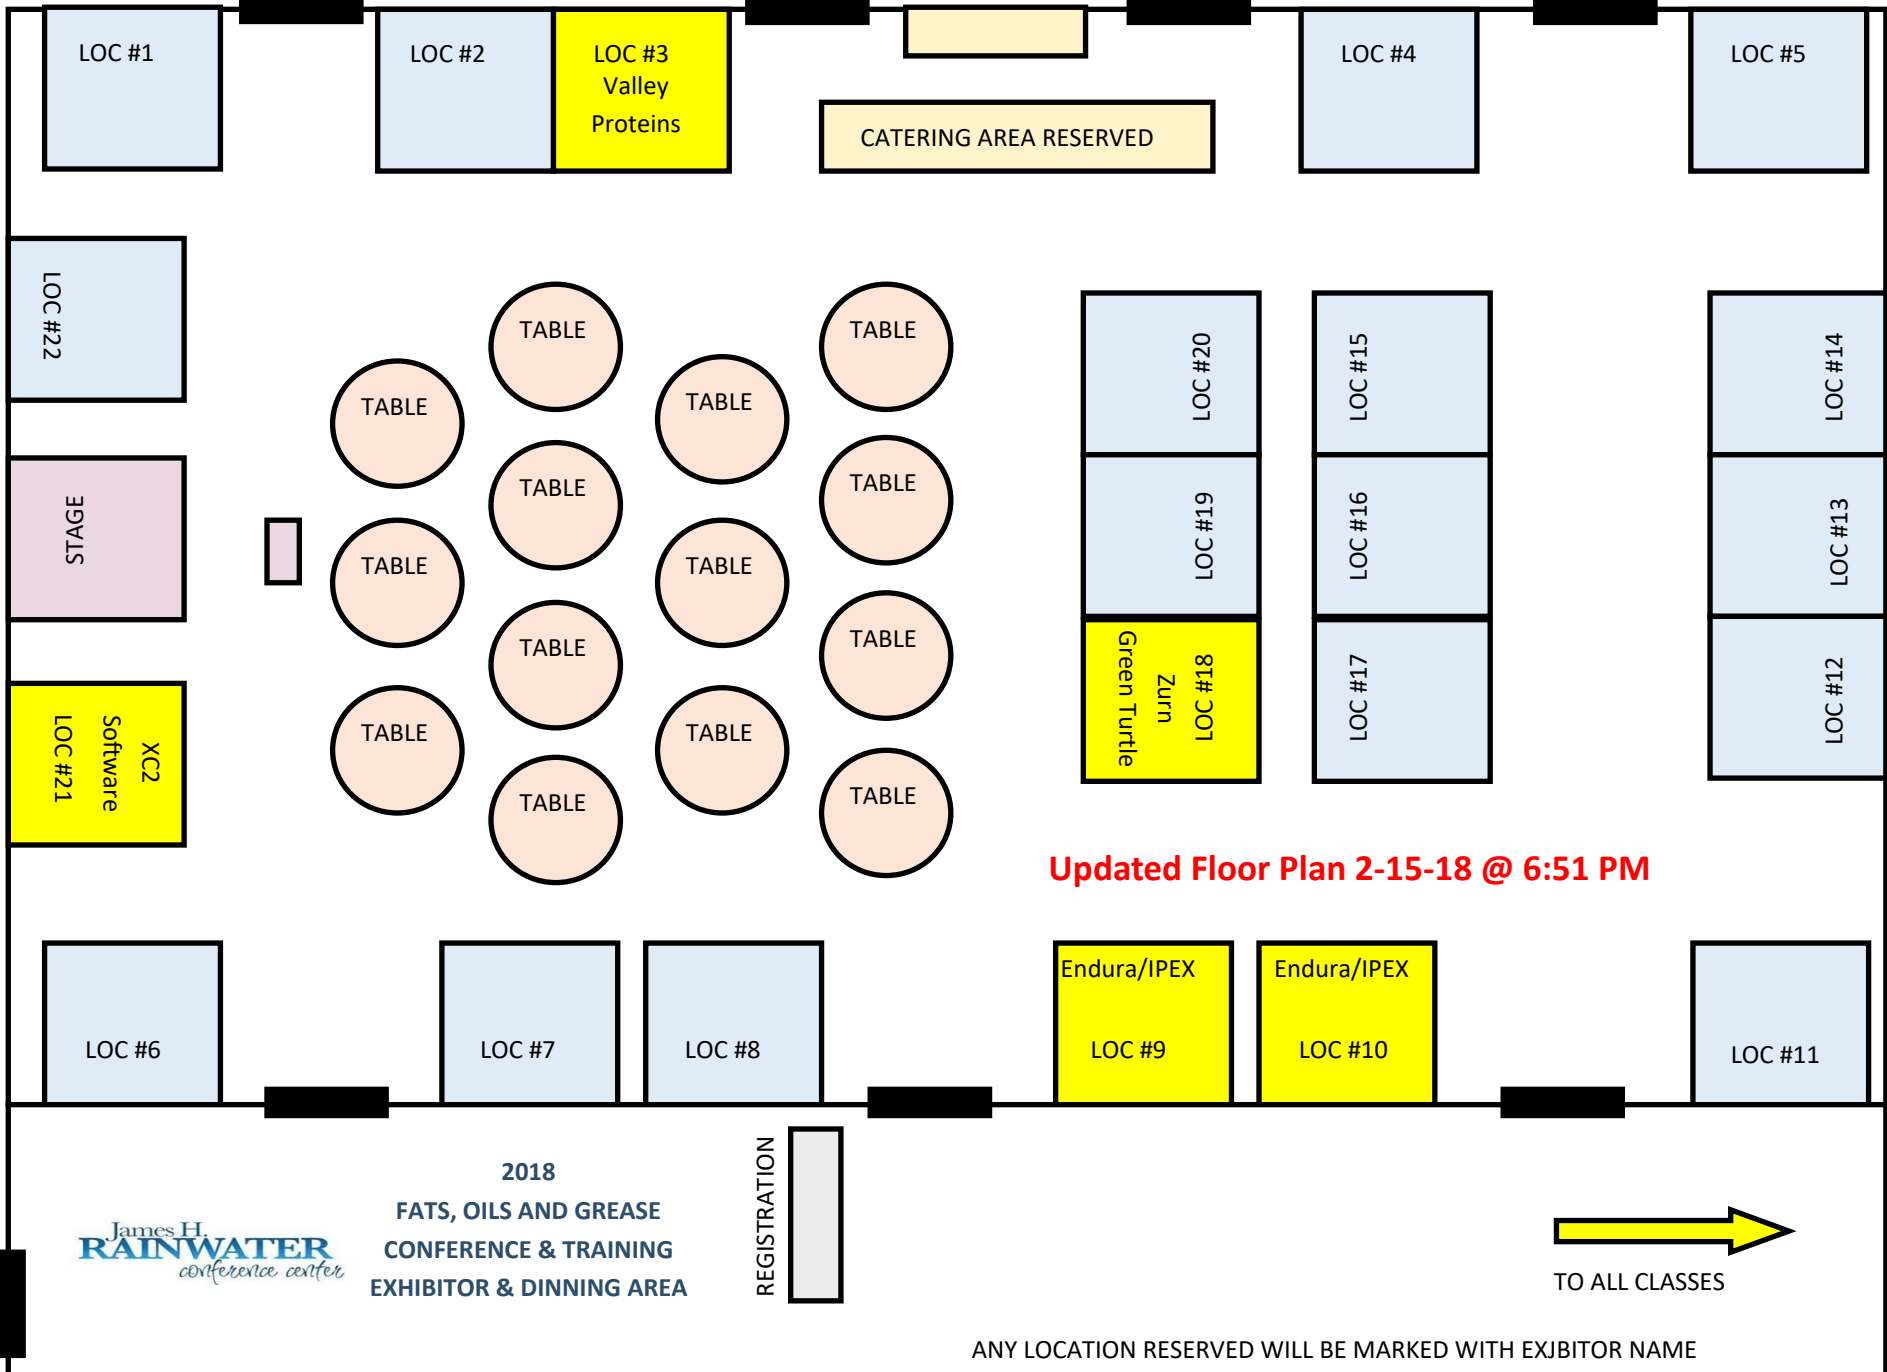

EXIT TO PARKING LOT

EXIT TO PARKING LOT

EXIT TO PARKING LOT

EXIT TO PARKING LOT

Updated Floor Plan 2-15-18 @ 6:51 PM

ANY LOCATION RESERVED WILL BE MARKED WITH EXJBITOR NAME